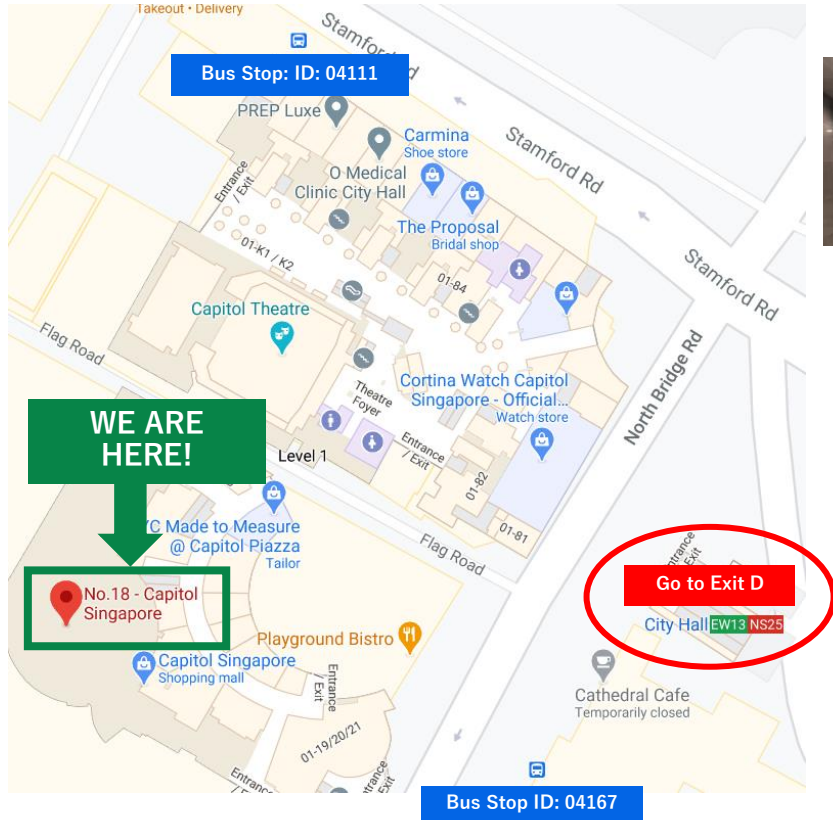

Your Directions to World Mode Singapore Office

Parking

Carpark rates can be found [here](#).

Company Name: World Mode Singapore Pte Limited | Tel. No.: (+65) 9138 1083
Company Registration No: 201724426Z | Company EA Licence No: 18C9179
Address: 13 Stamford Road, Capitol Piazza #02-11 Singapore 178905

From MRT Level Exit D

- Turn right after passing by luiga.
- Keep walking straight and pass by Flora
- Turn right and then turn left to the lift lobby. Take the lift to Level 2.
- You should see No18.

From Level 1 Drop-Off Point

- Locate Dyson and take the escalator up. You should see Famous Treasure.
- Turn right and walk straight. You should see No18.

Vóila! You're here!

Contact the Concierge if you need help getting here.

Contact No.: +65 6973 2390
Website: <http://www.no18.com/>